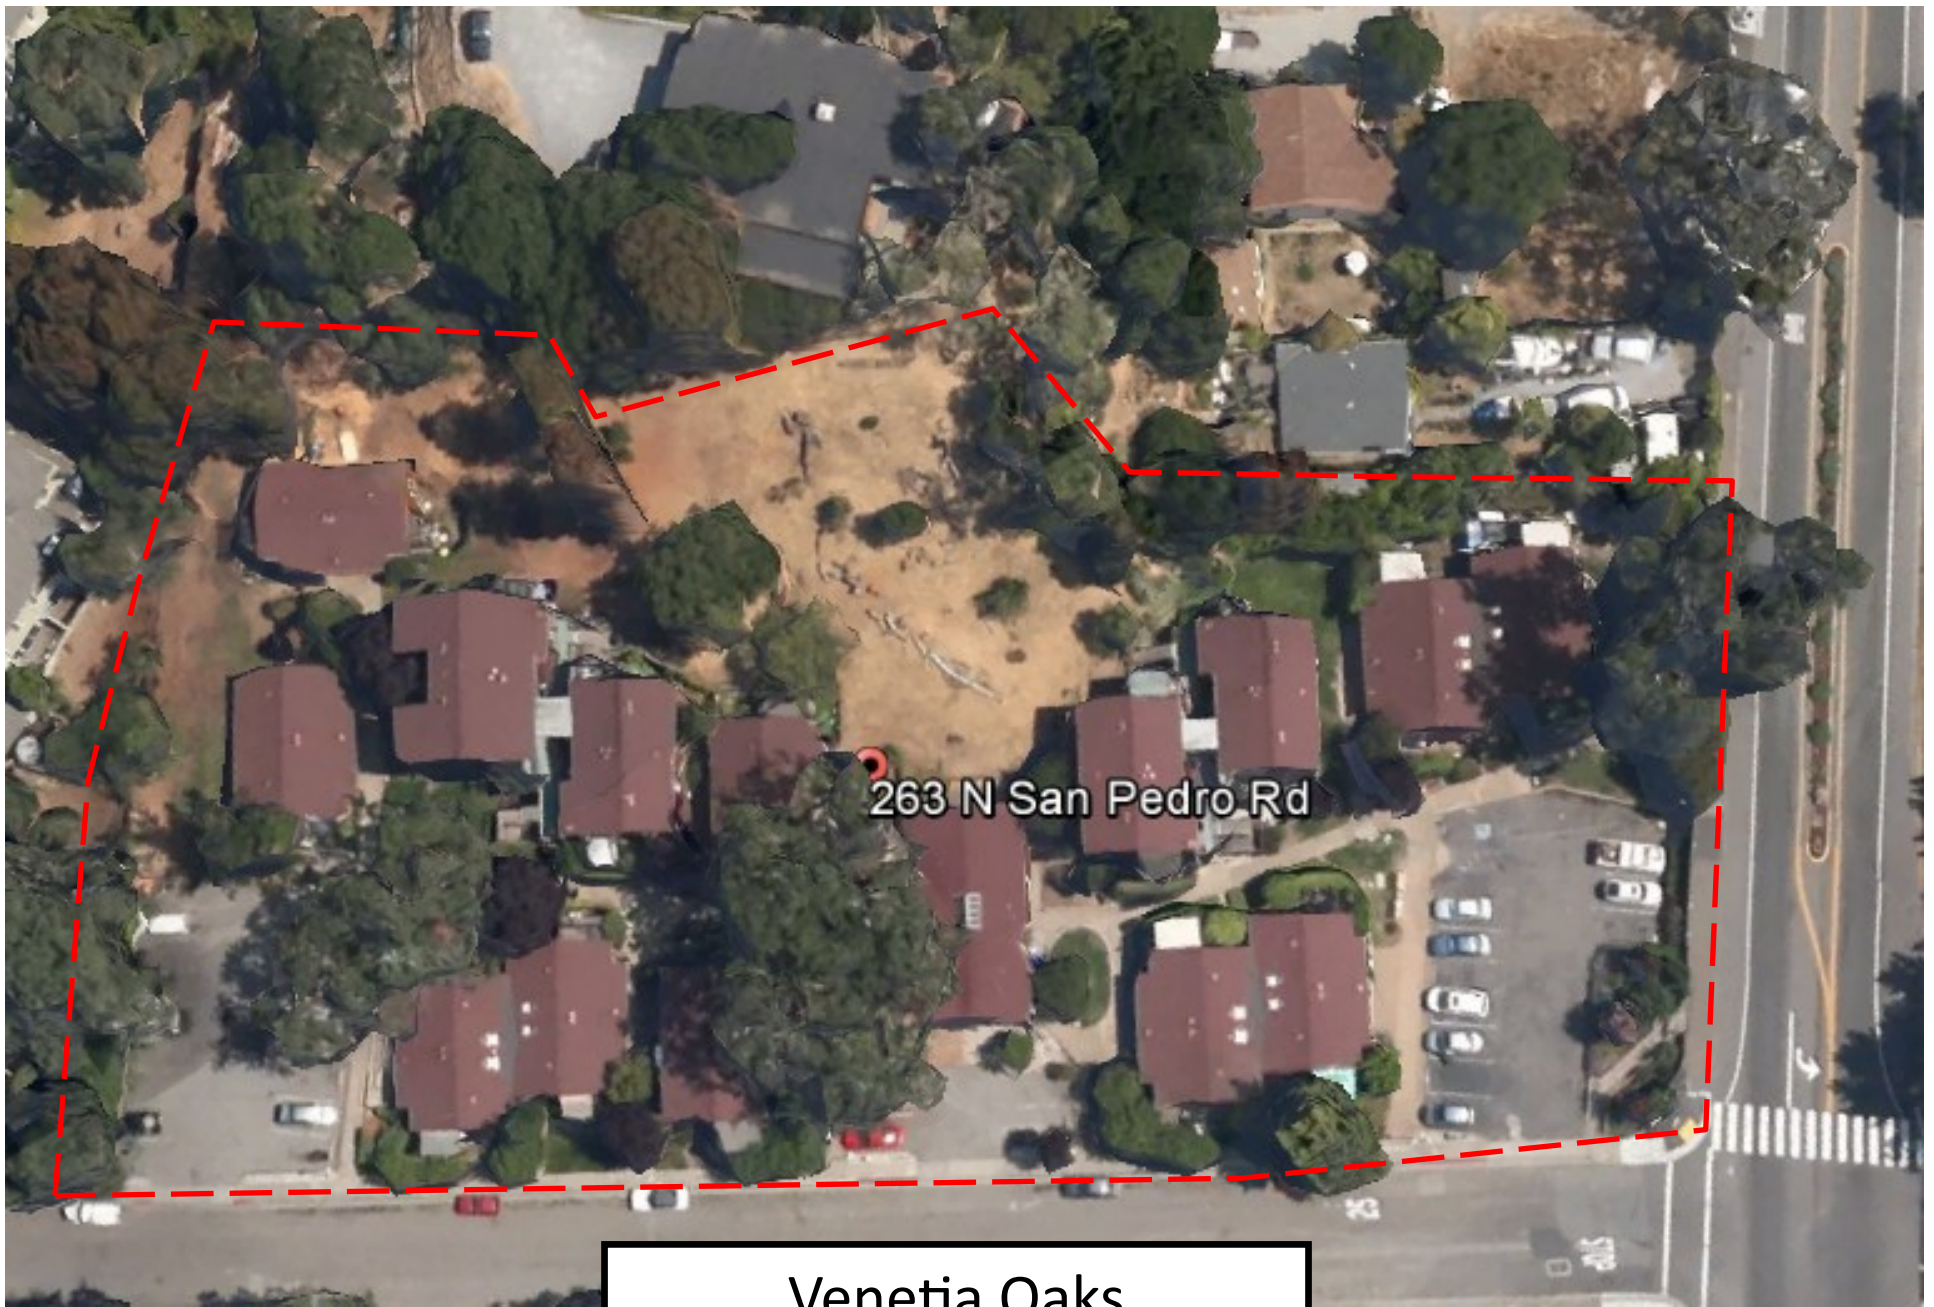

Marin Housing Authority Public Housing Properties & Main Office

Property Name	Address	City	Acres
Golden Gate Village	429 Drake Ave.	Marin City	30
Casa Nova	35 Carmel Dr.	Novato	1.87
Golden Hinde	5 Golden Hinde Blvd.	San Rafael	1.69
Venetia Oaks	263 N. San Pedro Rd.	San Rafael	1.87
Kruger Pines	47 N. Knoll Rd.	Mill Valley	2.5
Homestead Terrace	100 Linden Lane	Mill Valley	.867
Main Office	4020 Civic Center Drive	San Rafael	2

429 Drake Ave

Golden Gate Village
Main Office: 429 Drake Ave.
Marin City

Casa Nova
35 Carmel Drive
Novato

Golden Hinde
5 Golden Hinde Blvd.
San Rafael

Venetia Oaks
263 N. San Pedro Rd.
San Rafael

Kruger Pines
47 N. Knoll Road
Mill Valley

Homestead Terrace

100 Linden Lane

Mill Valley