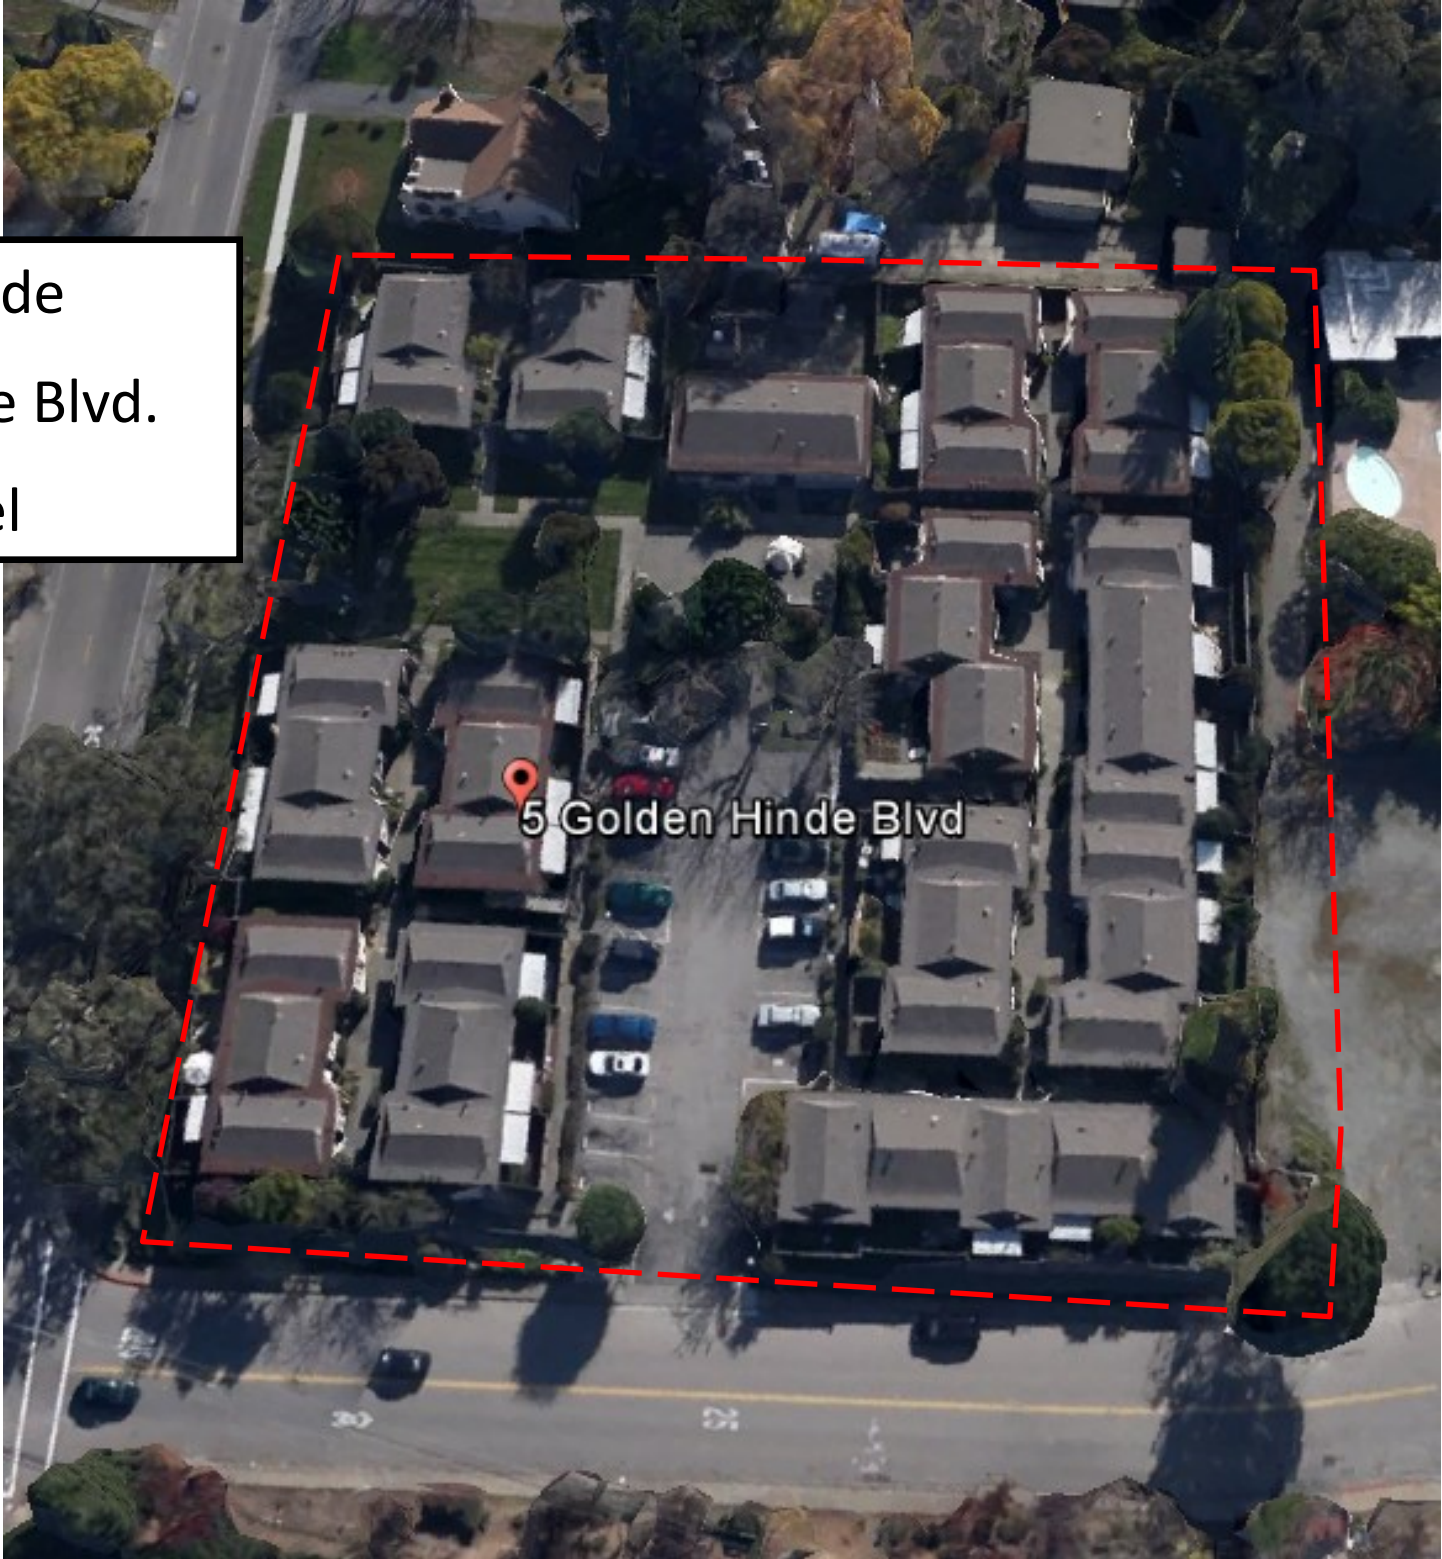

Marin Housing Authority Public Housing Properties & Main Office

Property Name	Address	City	Acres
Golden Gate Village	429 Drake Ave.	Marin City	30
Casa Nova	35 Carmel Dr.	Novato	1.87
Golden Hinde	5 Golden Hinde Blvd.	San Rafael	1.69
Venetia Oaks	263 N. San Pedro Rd.	San Rafael	1.87
Kruger Pines	47 N. Knoll Rd.	Mill Valley	2.5
Homestead Terrace	100 Linden Lane	Mill Valley	.867
Main Office	4020 Civic Center Drive	San Rafael	2

429 Drake Ave

Golden Gate Village
Main Office: 429 Drake Ave.
Marin City

Casa Nova
35 Carmel Drive
Novato

Golden Hinde
5 Golden Hinde Blvd.
San Rafael

Venetia Oaks
263 N. San Pedro Rd.
San Rafael

Kruger Pines
47 N. Knoll Road
Mill Valley

Homestead Terrace

100 Linden Lane

Mill Valley